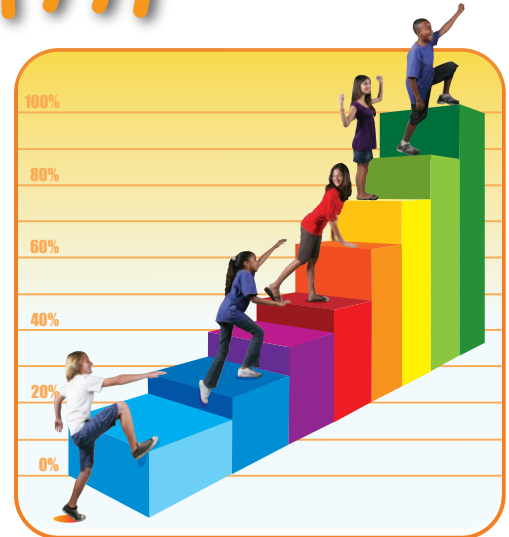

# MATH

## Solve your Math Testing Problems

**“What you see is what I Know.”**

*With iKnow, you see exactly what each student knows... and doesn't know.*

- ✓ **Teacher Friendly**  
The information you need, with the ease and convenience you want.
- ✓ **Student Generated Answers**  
Not multiple choice.
- ✓ **Brief Tests**  
About 20 minutes per test on average.
- ✓ **Easy to Administer**  
No setup, no grading, no headaches – just easy testing whenever you want it.
- ✓ **Random Selection of Items**  
Students see different items on every test, so repetition is not an issue.
- ✓ **Unlimited Administrations**  
Test as often as you want with a fixed price per school.
- ✓ **Highly Reliable**  
(Reliability coefficient = 90%) so you can be confident of the results.
- ✓ **Standards Aligned**  
All content is aligned to the CCSS and/or your state standards.
- ✓ **Actionable Data**  
Makes it easy to plan your instruction and/or intervention for a class or single students.